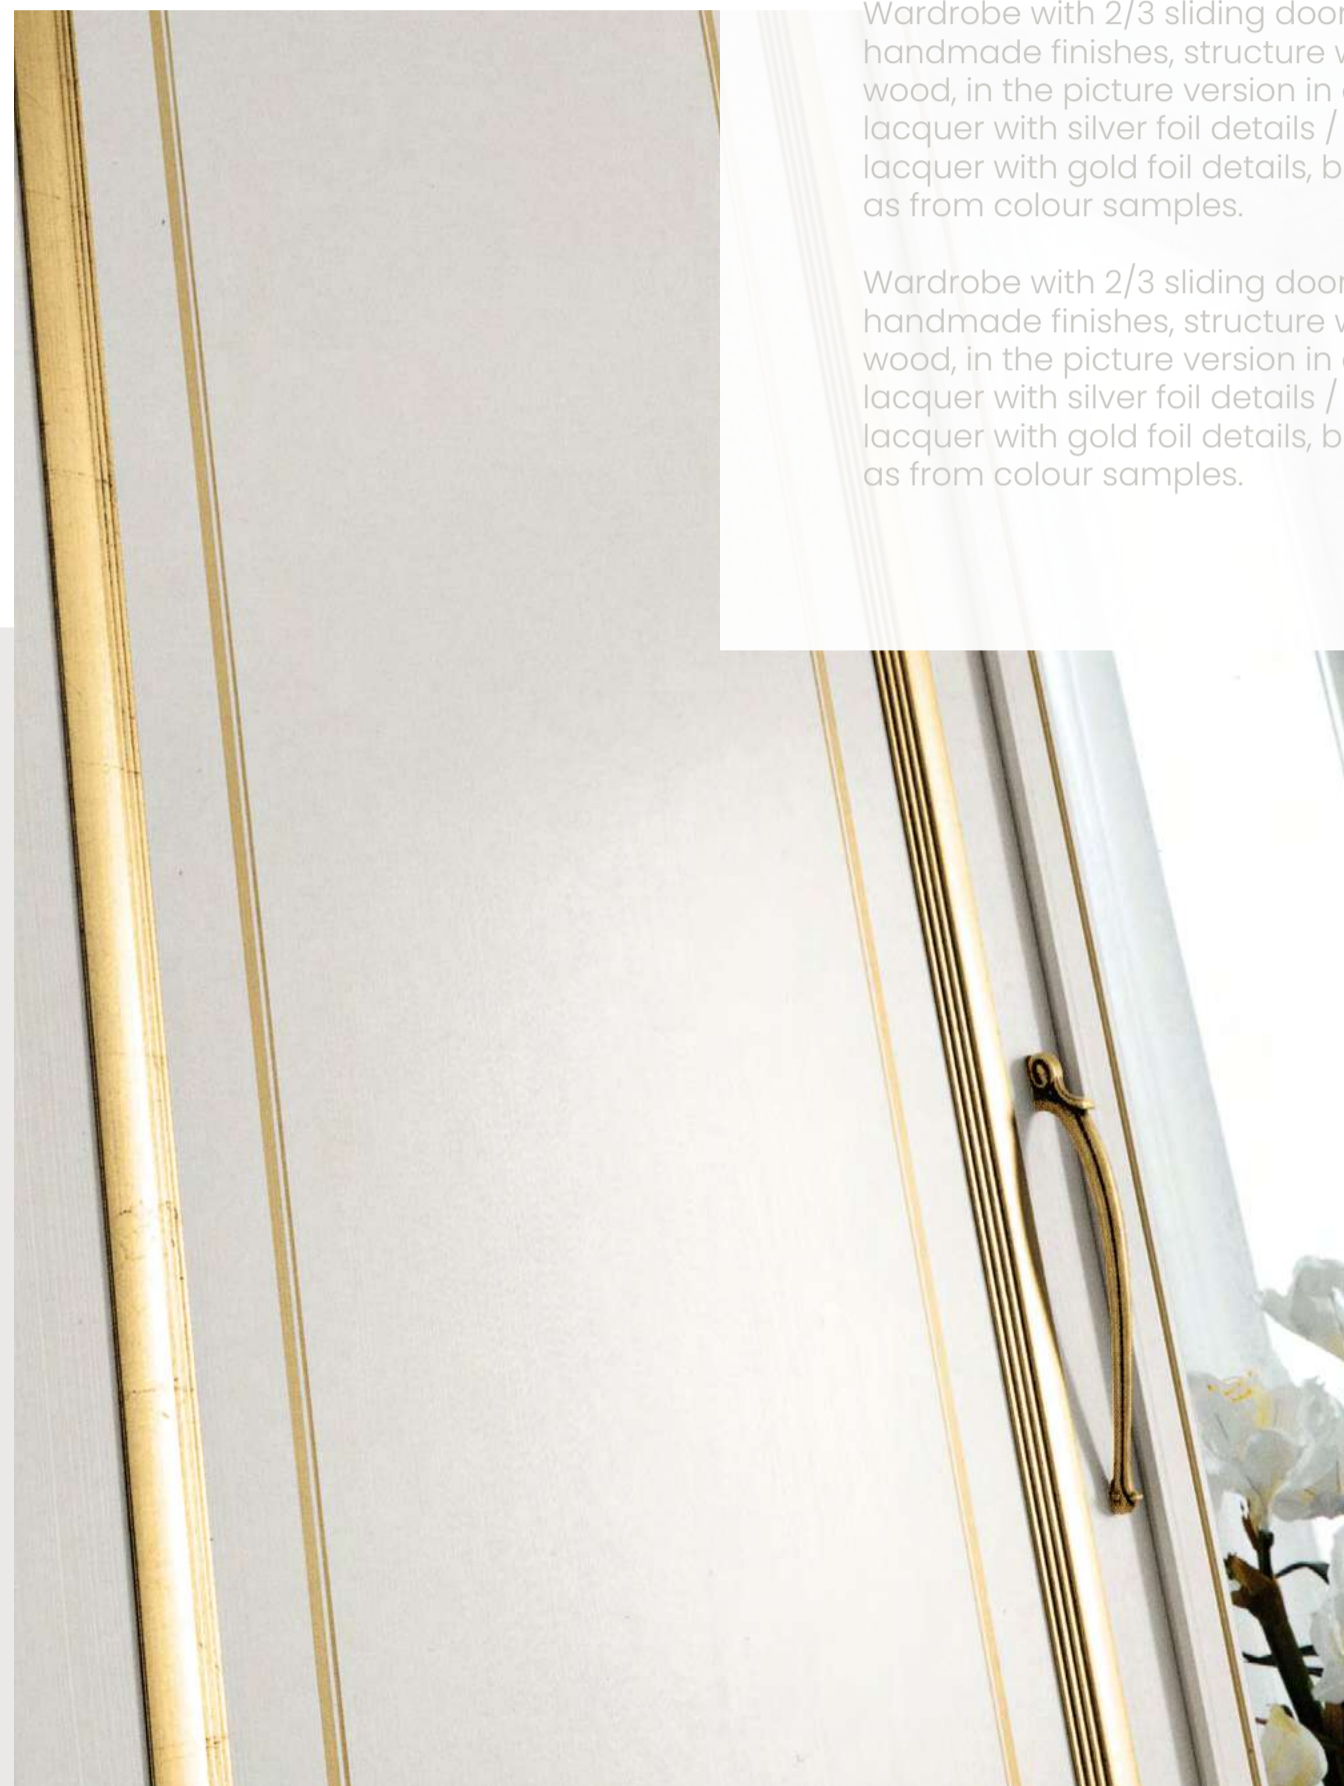

Giotto

BIANCO

Armadio 2/3 ante scorrevole con pregiate finiture eseguite a mano, struttura interamente in tamburato, in foto laccato bianco antico con particolari foglia argento / laccato bianco antico con particolari foglia oro, ma disponibile in tutte le finiture come da campionario colori.

Wardrobe with 2/3 sliding doors with precious handmade finishes, structure wholly in hollow core wood, in the picture version in antique-style white lacquer with silver foil details / antique-style white lacquer with gold foil details, but available in all finishes, as from colour samples.

Wardrobe with 2/3 sliding doors with precious handmade finishes, structure wholly in hollow core wood, in the picture version in antique-style white lacquer with silver foil details / antique-style white lacquer with gold foil details, but available in all finishes, as from colour samples.

Armadio Giotto cod.992B
2 ante scorrevole, patinato a mano
bianco antico 10

Euro Design
Romantici per passione